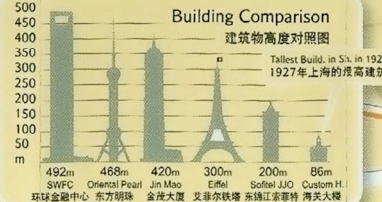

DOUBLE TREE
BY HILTON
SHANGHAI - PUDONG
上海东锦江希尔顿逸林酒店

Airport Maglev Schedule

First & last train: 6:45 - 21:30
Dep. interval: 15 mins
Ticket price: ¥50(VIP100)/Single
¥80(VIP160)/Round
Top speed: 430 km/h or 267mph
Distance: 30 km or 18.6 miles
Single trip: 8 mins

机场磁浮列车时间表

首末车时间
时间间隔: 15分钟
票价: 50(VIP100)元/单程
80(VIP160)元/往返
时速: 430公里(267英里)
距离: 30公里(18.6英里)
单程: 8分钟