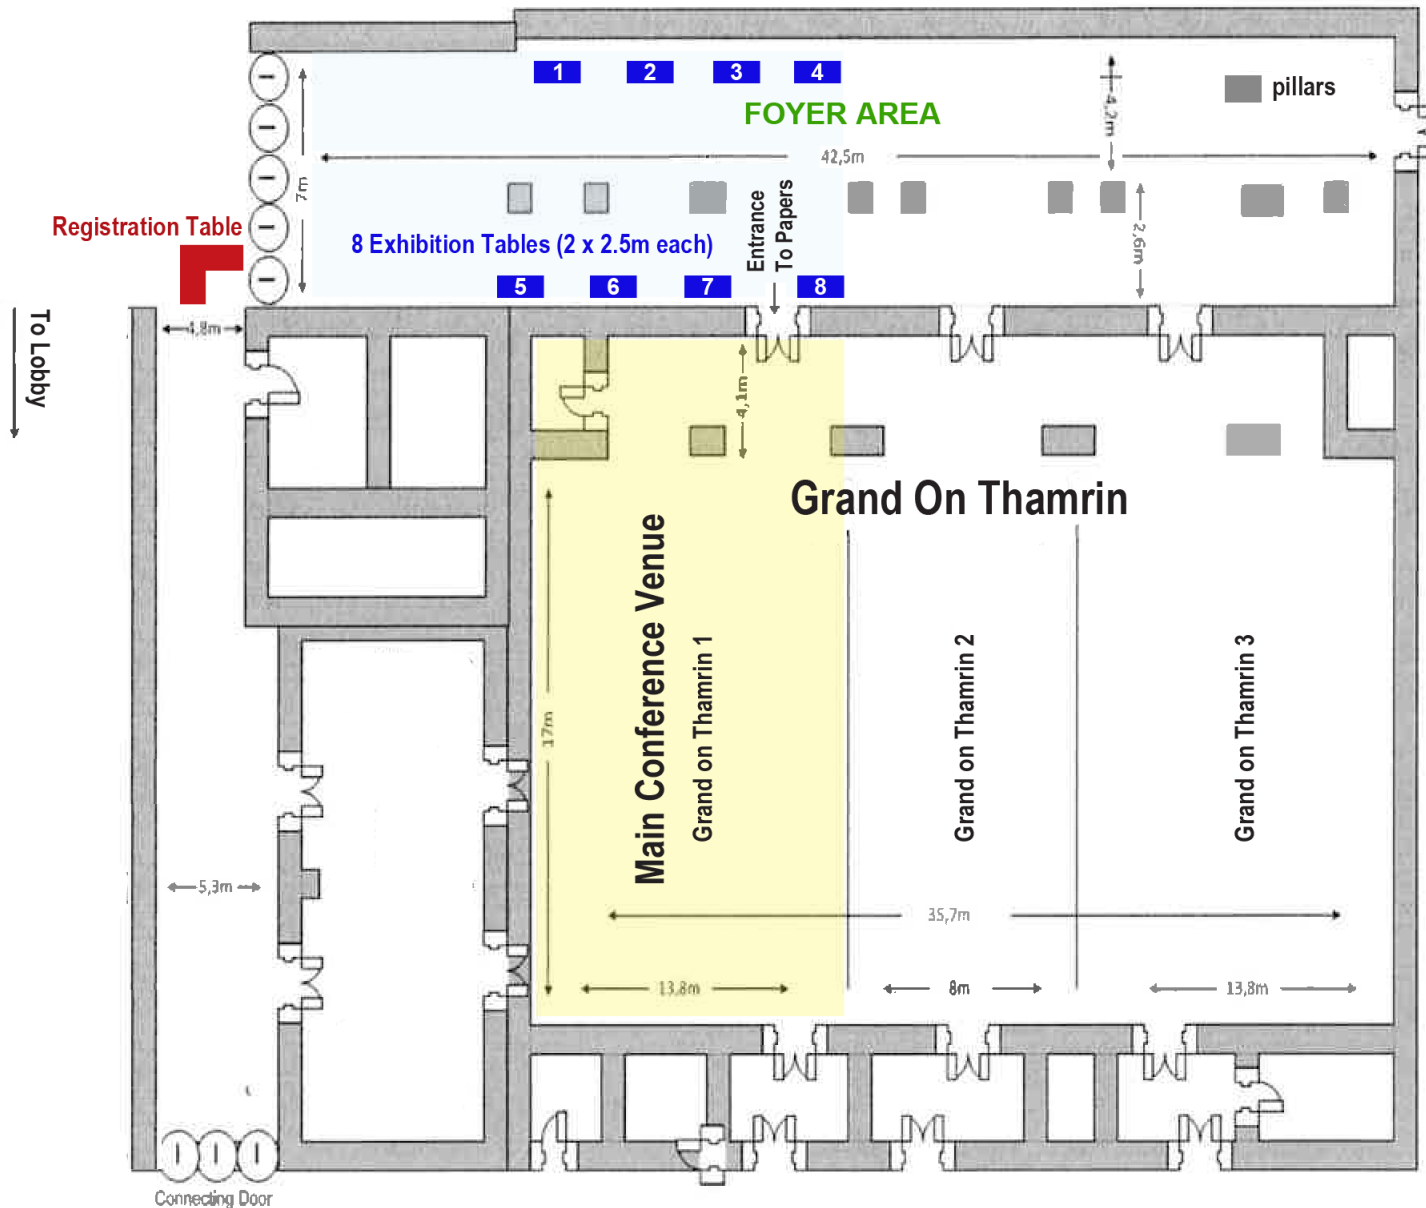

Pullman Jakarta Indonesia Floor Plan

Note : Height ballroom ceiling → 4.2 M