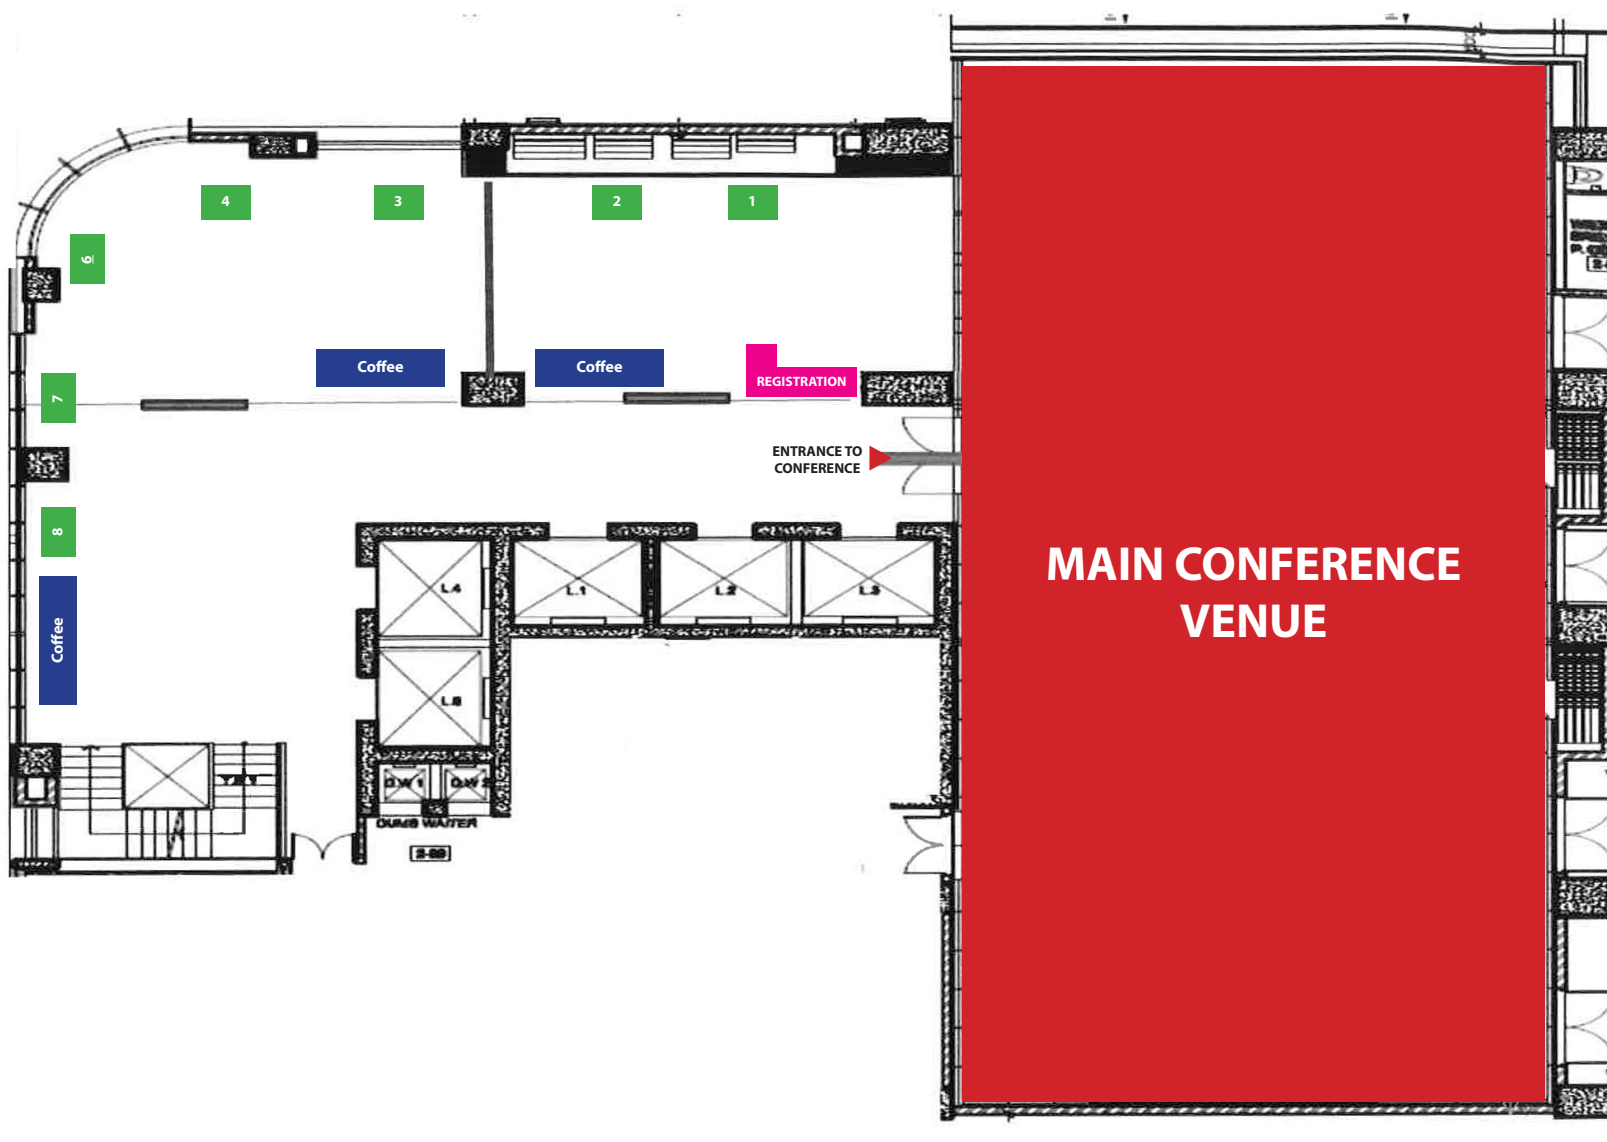

Floorplan of Novotel Saigon Centre, Vietnam

*Floorplan subject to changes

x Exhibition space (2.5 x 2m)